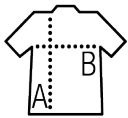

{
VEGAN
}

page 187

Quality

INTERLOCK 140
100% flat polyester

Style

Raglan sleeves
Contrasted mesh inserts in the sides and sleeves
Long sleeves with ribbed cuffs
Padded elbows to absorb impacts

Available sizes

Sizes	S	M	L	XL	XXL
A/B	74/52	74/55	78/58	78/58	80/61

Available colours

Apple green / Black

Black / White

Lemon / Black

Packaging

Carton size : 60 x 40 x 28 cm

Weight per carton : 20.00kg